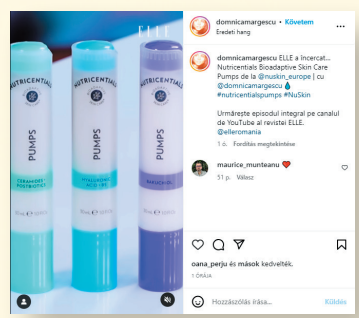

ELLE Extra
CUM ÎMBUNĂTĂȚIM
STĂRII DE ÎNDRĂCĂȘ
DĂM ÎN ÎNDRĂCĂȘ
DĂM ÎN ÎNDRĂCĂȘ

Nutricentials Pumps

print media

Nutricentials Pumps

April

Q2

Romania

Elle Romania Official Facebook page

Nutricentials Pumps

domnicamargescu Official Instagram profile

Nutricentials Pumps

elleromania Official Instagram page

Nutricentials Pumps

elleromania Official Instagram page

Nutricentials Pumps

elle.romania official TikTok channel

Nutricentials Pumps

ELLE Romania official YouTube channel

Nutricentials Pumps

May

Elle

ageLOC LumiSpa iO,
ageLOC LumiSpa Blemish
Serum, Vera app

Q2

Romania

Beauty Focus Collagen+,
ageLOC LumiSpa iO

June

Elle

The image shows the June issue of Elle magazine. The cover features a woman in a black dress with a QR code overlay. Text on the cover includes 'ELLE', 'SCAVAZZI', 'IN FASHION', and 'MAGLIA SOSTENIBILE, TINTURE SOSTENIBILI, PELLE D'INCONTO DE TENDENZE'. An inset page shows a smartphone displaying the 'ELLE Extra' app interface, which includes a QR code and a list of items.