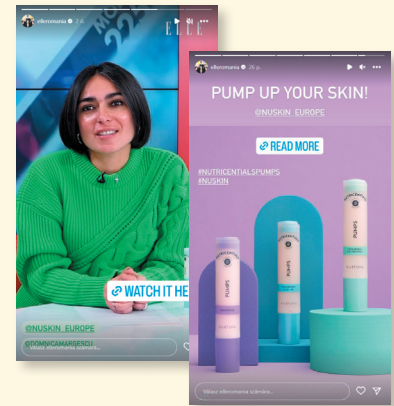

Nutricentials Pumps

domnicamargescu Official Instagram profile

Nutricentials Pumps

elleromania Official Instagram page

Nutricentials Pumps

elleromania Official Instagram page

Nutricentials Pumps

elle.romania official TikTok channel

Nutricentials Pumps

ELLE Romania official YouTube channel

Nutricentials Pumps

May

Elle

ageLOC LumiSpa iO,
ageLOC LumiSpa Blemish
Serum, Vera app

Q2

Romania

May

elle.ro

ageLOC LumiSpa iO,
ageLOC LumiSpa Blemish
Serum, Vera app

Q2

Romania

Elle Romania Official Facebook page

ageLOC LumiSpa iO,
ageLOC LumiSpa Blemish
Serum, Vera app

elleromania Official Instagram page

Beauty Focus Collagen+,
ageLOC LumiSpa iO

June

Elle

The image shows the June issue of Elle magazine. The cover features a woman in a black dress with a QR code overlay. Text on the cover includes 'ELLE', 'SCAVAZZI', 'IN FASHION', and 'MAGLIA SOSTENIBILE, TINTURE SOSTENIBILI, PELLE D'INCONTO DE TENDENZE'. An inset page shows a smartphone displaying the 'ELLE Extra' app interface, which includes a QR code and a list of items.