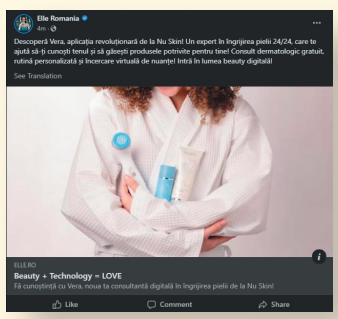

Nutricentials Pumps

ELLE Romania official YouTube channel

Nutricentials Pumps

May

Elle

ageLOC LumiSpa iO,
ageLOC LumiSpa Blemish
Serum, Vera app

Q2

Romania

May

elle.ro

ageLOC LumiSpa iO,
ageLOC LumiSpa Blemish
Serum, Vera app

Q2

Romania

Elle Romania Official Facebook page

ageLOC LumiSpa iO,
ageLOC LumiSpa Blemish
Serum, Vera app

elleromania Official Instagram page

Beauty Focus Collagen+,
ageLOC LumiSpa iO

June

Elle

The image shows the June issue of Elle magazine. The cover features a woman in a black dress with a QR code overlay. Text on the cover includes 'ELLE', 'SCAVAZZI', 'IN FASHION', and 'MAGLIA SOSTENIBILE, TINTURE SOSTENIBILI, PELLE D'INCONTO DE TENDENZE'. An inset page shows a smartphone displaying the 'ELLE Extra' app interface, which includes a QR code and a list of items.