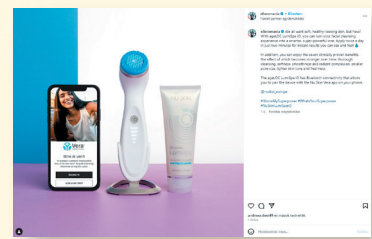

May

elle.ro

ageLOC LumiSpa iO,
ageLOC LumiSpa Blemish
Serum, Vera app

Q2

Romania

Elle Romania Official Facebook page

ageLOC LumiSpa iO,
ageLOC LumiSpa Blemish
Serum, Vera app

elleromania Official Instagram page

Beauty Focus Collagen+,
ageLOC LumiSpa iO

June

Elle

The image shows the June issue of Elle magazine. The cover features a woman in a black dress with a QR code overlay. Text on the cover includes 'ELLE', 'SCAVAZZI', 'IN FASHION', and 'MAGLIA SOSTENIBILE, TINTURE SOSTENIBILI, PELLE D'INCONTO DE TENDENZE'. An inset page shows a smartphone displaying the 'ELLE Extra' app interface, which includes a QR code and a list of items.

Vera app

print media

Q2

Romania

elle.ro

TR90 M-Bar Chocolate

Elle Romania Official Facebook page

TR90 M-Bar Chocolate

elleromania Official Instagram page

TR90 M-Bar Chocolate

elleromania Official Instagram profile

ageLOC LumiSpa iO, Vera app